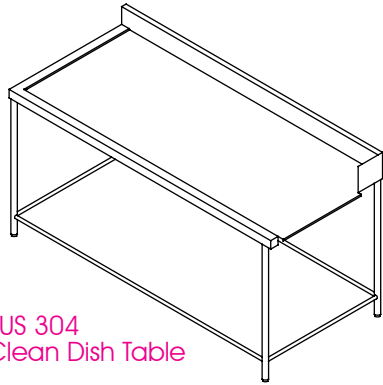

A black and white photograph of a commercial dishwasher. The dishwasher is a large, stainless steel unit with a glass door. The door is open, revealing two racks filled with clean, white dishes, including plates and bowls. The lighting is dramatic, highlighting the metallic surfaces and the clean dishes. A bright pink rectangular banner is overlaid on the right side of the image, containing the text 'COMMERCIAL DISHWASHER' in white, bold, sans-serif capital letters.

**Due to continuous product improvements, specifications are subject to change without notice.*

FLIGHT TYPE DISHWASHER

FX250 | FX380 | FX420 | FX540 | FX600
FX680 | FX780 | FX900

BRAND	DESCRIPTION	MODEL	DIMENSION (mm)	CAPACITY	POWER (kw)
	 Flight Conveyor Dishwasher W/Power Wash & Double Rinse	FX250	4500 x 950 x 2200H	3710 Plate/hr	31.4 / 415V
	 Flight Conveyor Dishwasher W/Pre-Wash, Wash & Double Rinse	FX380	5100 x 950 x 2200H	4080 Plate/hr	35.3 / 415V
	 Flight Conveyor Dishwasher W/Double Wash & Double Rinse	FX420	5400 x 950 x 2200H	4820 Plate/hr	39.4 / 415V
	 Flight Conveyor Dishwasher W/Pre-Wash, Double Wash & Double Rinse	FX540	6000 x 950 x 2200H	6360 Plate/hr	55.3 / 415V
	 Flight Conveyor Dishwasher W/Triple Wash & Double Rinse	FX600	6300 x 950 x 2200H	6800 Plate/hr	58.4 / 415V
	 Flight Conveyor Dishwasher W/Pre-Wash, Triple Wash & Double Rinse	FX680	7300 x 950 x 2200H	8160 Plate/hr	72.3 / 415V
	 Flight Conveyor Dishwasher W/Four Wash & Double Rinse	FX780	7600 x 950 x 2200H	9070 Plate/hr	76.4 / 415V
	 Flight Conveyor Dishwasher W/Pre-Wash, Four Wash & Double Rinse	FX900	8200 x 950 x 2200H	10000 Plate/hr	92.3 / 415V

ACCESSORIES

SUS 304
Clean Dish Table

CN-PR13

SUS 304
Soiled Dish Table

BRAND	DESCRIPTION	MODEL	DIMENSION (mm)
CN	Pre-Rinse Unit (Deck Mounted)	CN-PR-13	4" Center Deck Mounted 24" Riser Brass Pipe 4" Flexible Stainless Steel Hose 6" Wall Bracket
	SUS 304 Soiled Dish Table (Custom Made Size Available)	-	-
	SUS 304 Clean Dish Table (Custom Made Size Available)	-	-