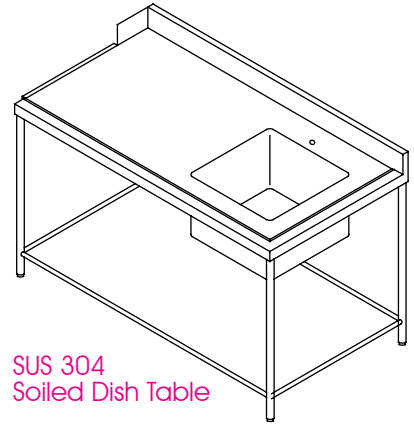

A black and white photograph of a commercial dishwasher. The dishwasher is a large, stainless steel unit with a glass door. The door is open, revealing two racks filled with clean, white dishes, including plates and bowls. The lighting is dramatic, highlighting the metallic surfaces and the clean dishes. A bright pink rectangular banner is overlaid on the right side of the image, containing the text 'COMMERCIAL DISHWASHER' in white, bold, sans-serif capital letters.

**Due to continuous product improvements, specifications are subject to change without notice.*

FLIGHT TYPE DISHWASHER

FX250 | FX380 | FX420 | FX540 | FX600
FX680 | FX780 | FX900

BRAND	DESCRIPTION	MODEL	DIMENSION (mm)	CAPACITY	POWER (kw)
	 Flight Conveyor Dishwasher W/Power Wash & Double Rinse	FX250	4500 x 950 x 2200H	3710 Plate/hr	31.4 / 415V
	 Flight Conveyor Dishwasher W/Pre-Wash, Wash & Double Rinse	FX380	5100 x 950 x 2200H	4080 Plate/hr	35.3 / 415V
	 Flight Conveyor Dishwasher W/Double Wash & Double Rinse	FX420	5400 x 950 x 2200H	4820 Plate/hr	39.4 / 415V
	 Flight Conveyor Dishwasher W/Pre-Wash, Double Wash & Double Rinse	FX540	6000 x 950 x 2200H	6360 Plate/hr	55.3 / 415V
	 Flight Conveyor Dishwasher W/Triple Wash & Double Rinse	FX600	6300 x 950 x 2200H	6800 Plate/hr	58.4 / 415V
	 Flight Conveyor Dishwasher W/Pre-Wash, Triple Wash & Double Rinse	FX680	7300 x 950 x 2200H	8160 Plate/hr	72.3 / 415V
	 Flight Conveyor Dishwasher W/Four Wash & Double Rinse	FX780	7600 x 950 x 2200H	9070 Plate/hr	76.4 / 415V
	 Flight Conveyor Dishwasher W/Pre-Wash, Four Wash & Double Rinse	FX900	8200 x 950 x 2200H	10000 Plate/hr	92.3 / 415V

ACCESSORIES

SUS 304
Clean Dish Table

CN-PR13

SUS 304
Soiled Dish Table

BRAND	DESCRIPTION	MODEL	DIMENSION (mm)
CN	Pre-Rinse Unit (Deck Mounted)	CN-PR-13	4" Center Deck Mounted 24" Riser Brass Pipe 4" Flexible Stainless Steel Hose 6" Wall Bracket
	SUS 304 Soiled Dish Table (Custom Made Size Available)	-	-
	SUS 304 Clean Dish Table (Custom Made Size Available)	-	-